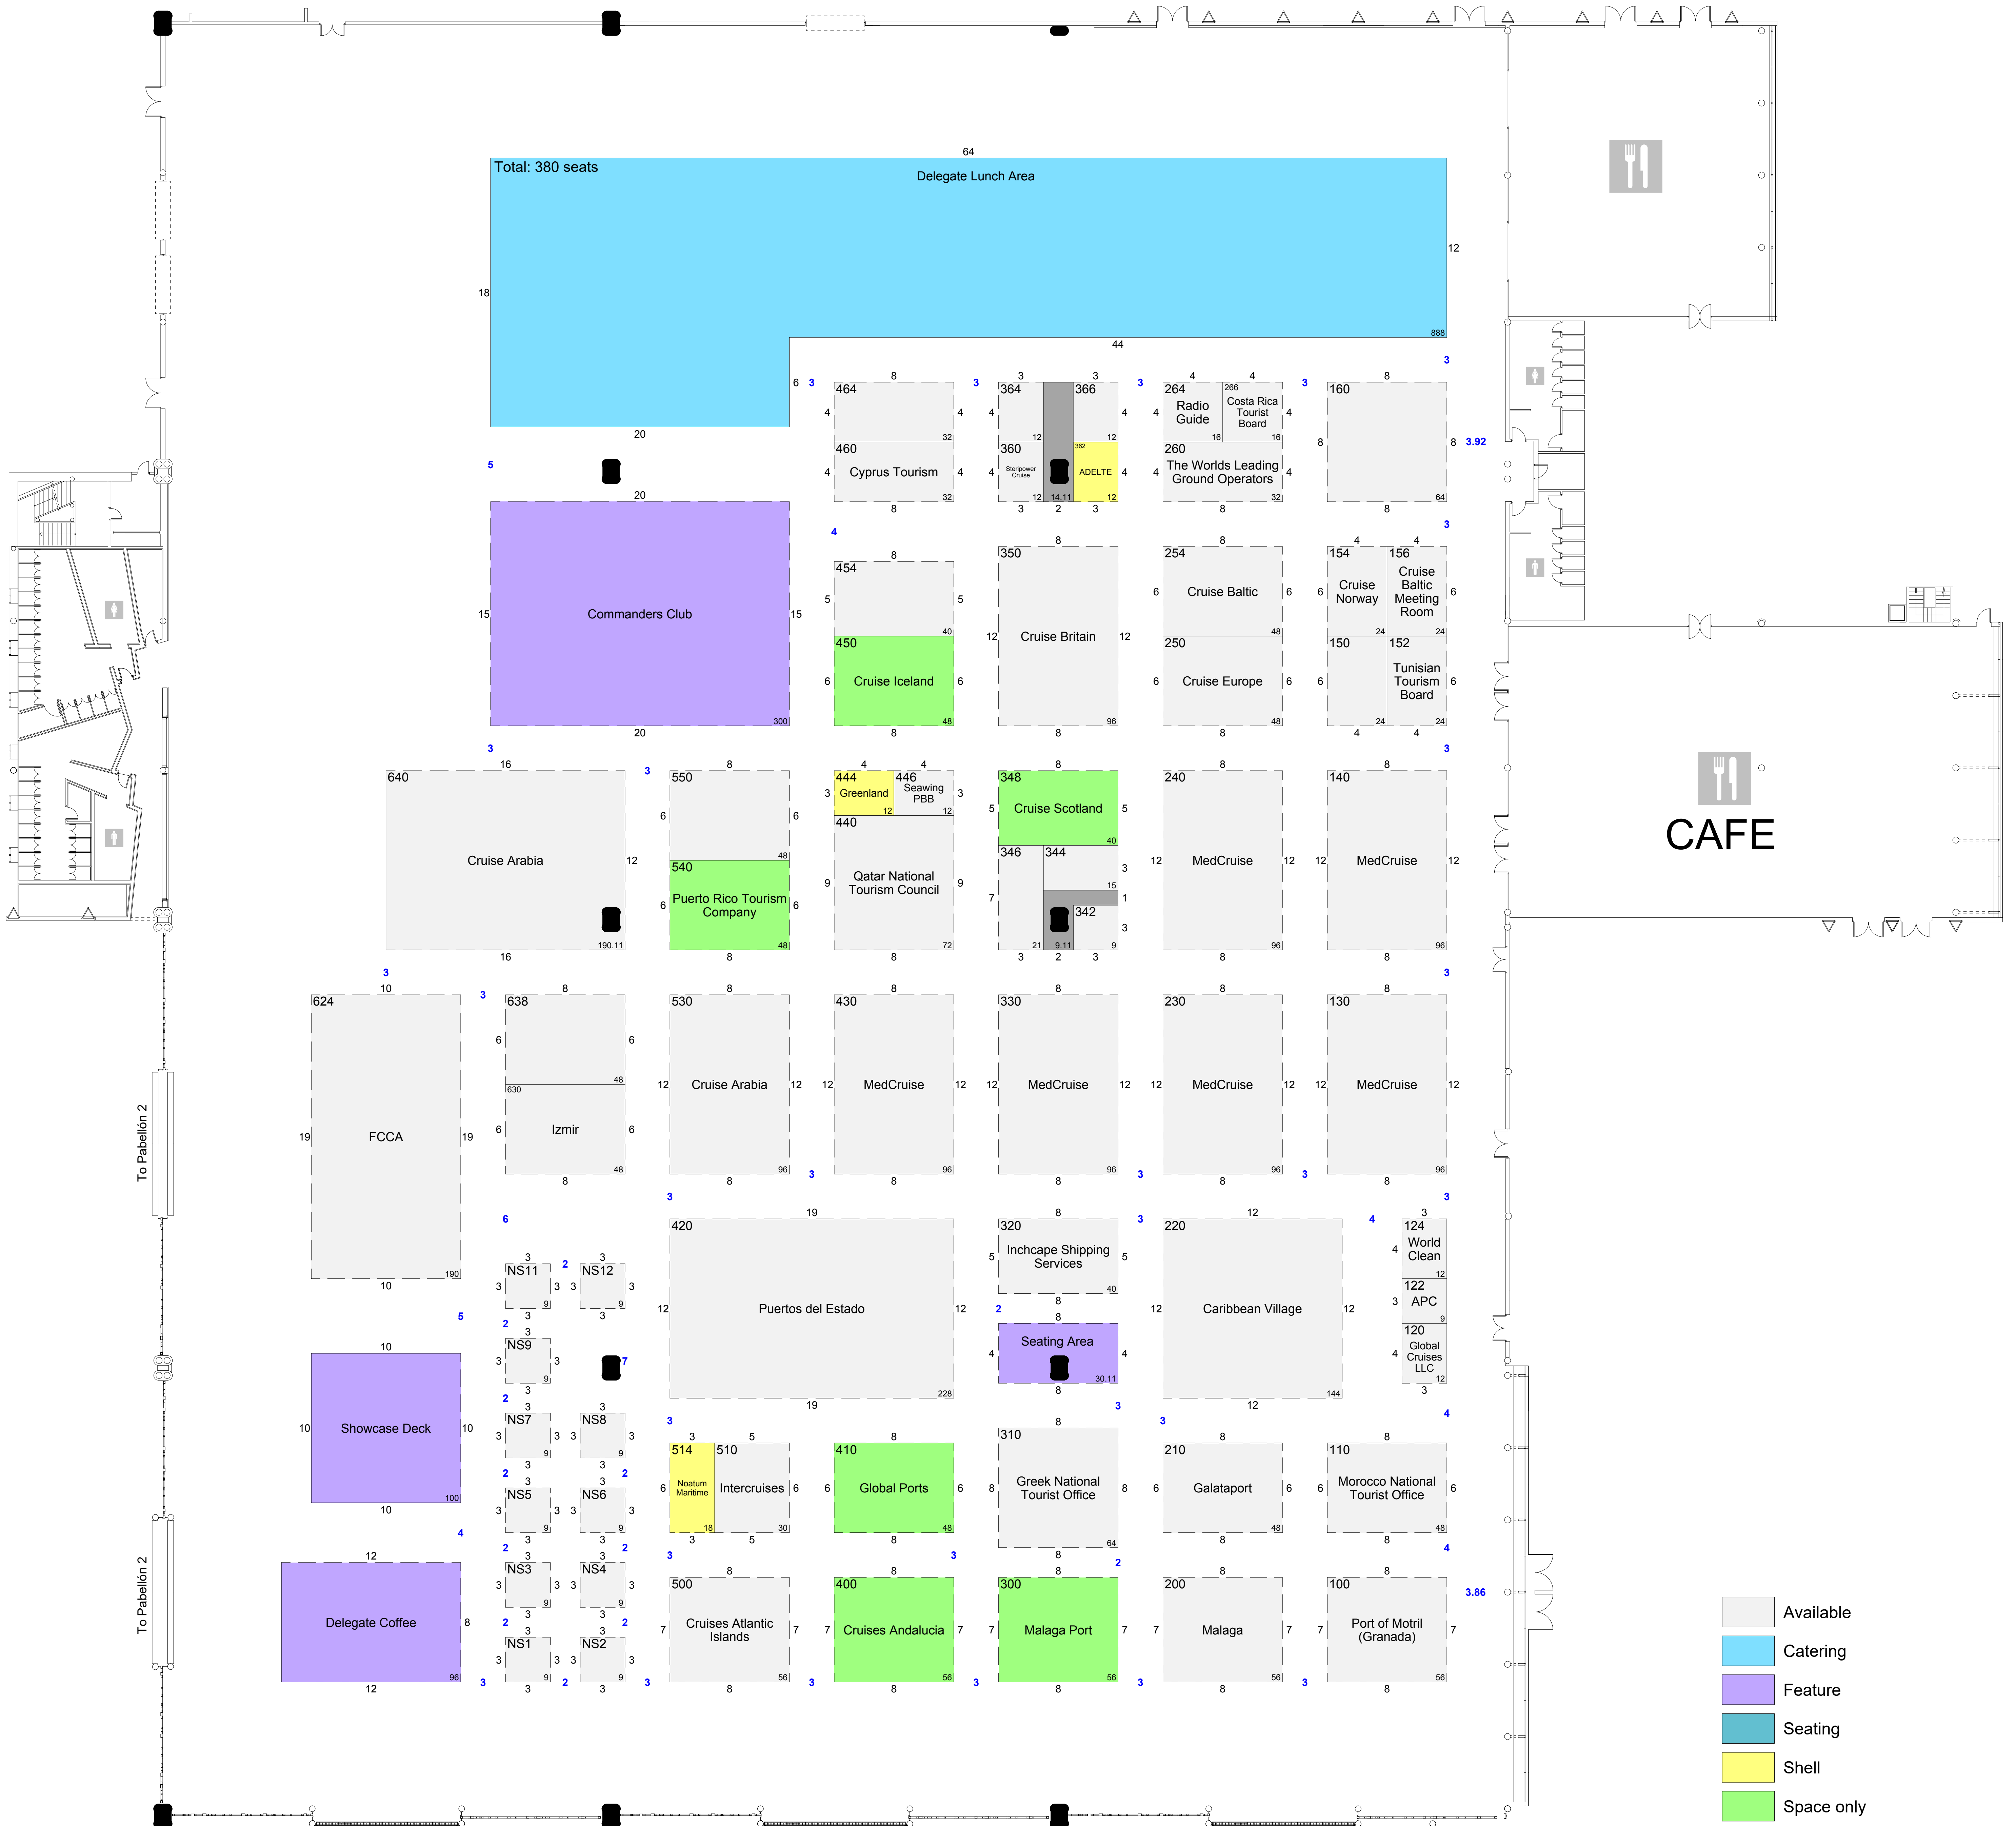

Seatrade Cruise Med

14 - 15 September 2022

Pabellón 1

© Global Experience Specialists (GES)
Floorplan subject to change

Issue Number: 126
Issue Date: 4 May 2022
Updated by: Emma.Bond@informa.com
Scale: N.T.S.